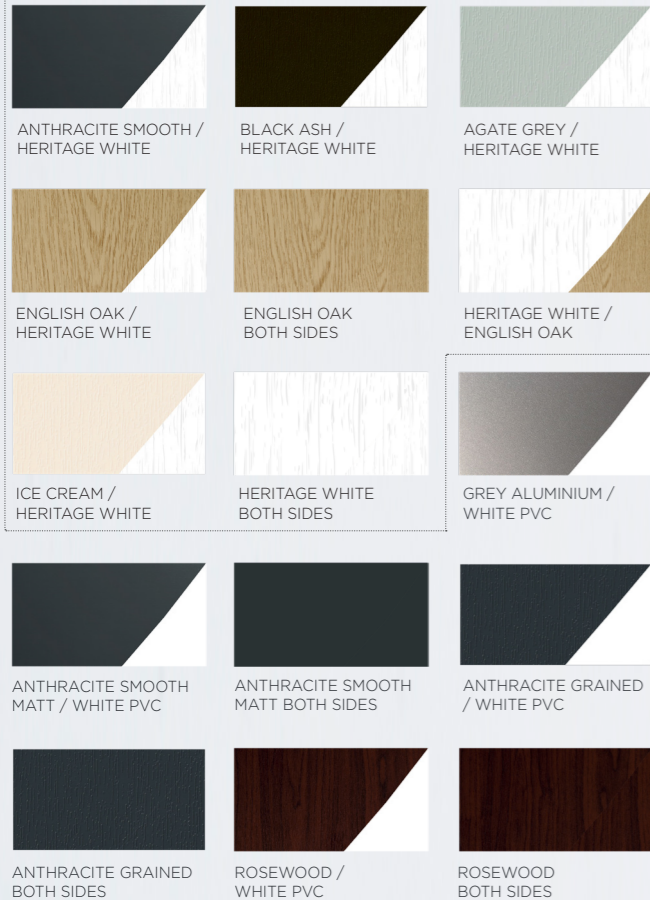

SOFT CHERRY / WHITE PVC

RUSTIC CHERRY / WHITE PVC

CEDAR GREY / WHITE PVC

SLATE GREY / WHITE PVC

BASALT GREY / WHITE PVC

GREY / WHITE PVC

QUARTZ GREY / WHITE PVC

BLUE STEEL / WHITE PVC

- Not applicable to commercial contracts
- Available on all suites
- *Denotes 2500 series only

Premium Colour Foils

Our colour collection has been specially designed to help you put together the perfect colour palette for your home. Our beautiful range of colours take inspiration directly from nature to harmonise perfectly with your home and its surroundings, ensuring it stays looking good for years to come.

THE
COLOUR
COLLECTION

by deceuninck

deceuninck

30+

COLOURWAYS IN STOCK

AVAILABLE ON YOUR NEXT DELIVERY

Heritage Colour Range

10% Heritage surcharge applies.

20

COLOURWAYS IN STOCK

AVAILABLE ON YOUR NEXT DELIVERY