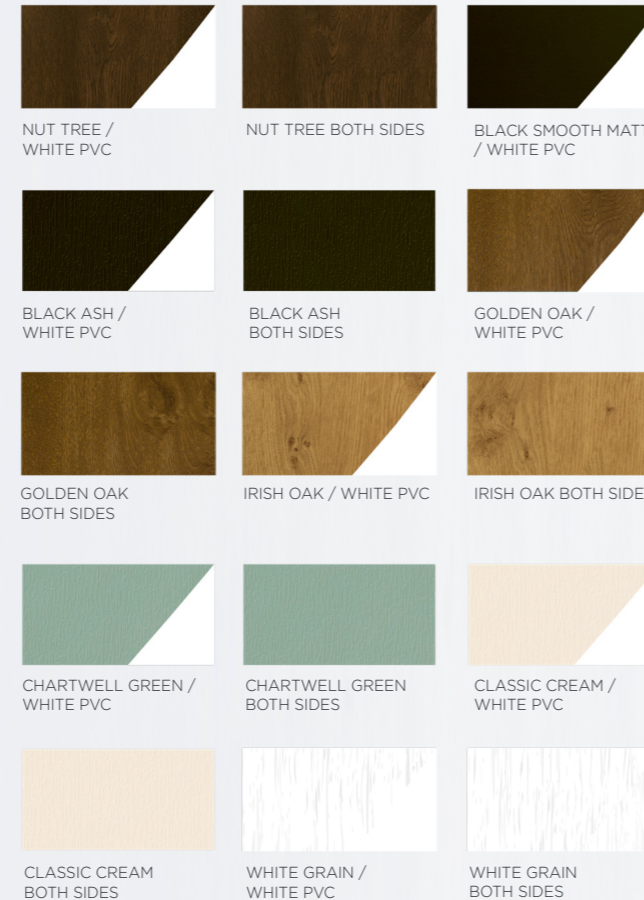

EXPRESS SERVICE

by deceuninck

20 COLOURS ON A 15 WORKING DAY LEAD TIME

CLAYSTONE / WHITE PVC

SAGE SMOOTH MATT / WHITE PVC

PEPPER OAK SUPER MATT / WHITE PVC

GINGER OAK SUPER MATT / WHITE PVC

HONEY OAK SUPER MATT / WHITE PVC

- Not applicable to commercial contracts
- Available on all suites
- *Denotes 2500 series only

Premium Colour Foils

Our colour collection has been specially designed to help you put together the perfect colour palette for your home. Our beautiful range of colours take inspiration directly from nature to harmonise perfectly with your home and its surroundings, ensuring it stays looking good for years to come.

THE
COLOUR
COLLECTION

by deceuninck

deceuninck

30+

COLOURWAYS IN STOCK

AVAILABLE ON YOUR NEXT DELIVERY

Heritage Colour Range

10% Heritage surcharge applies.

20

COLOURWAYS IN STOCK

AVAILABLE ON YOUR NEXT DELIVERY