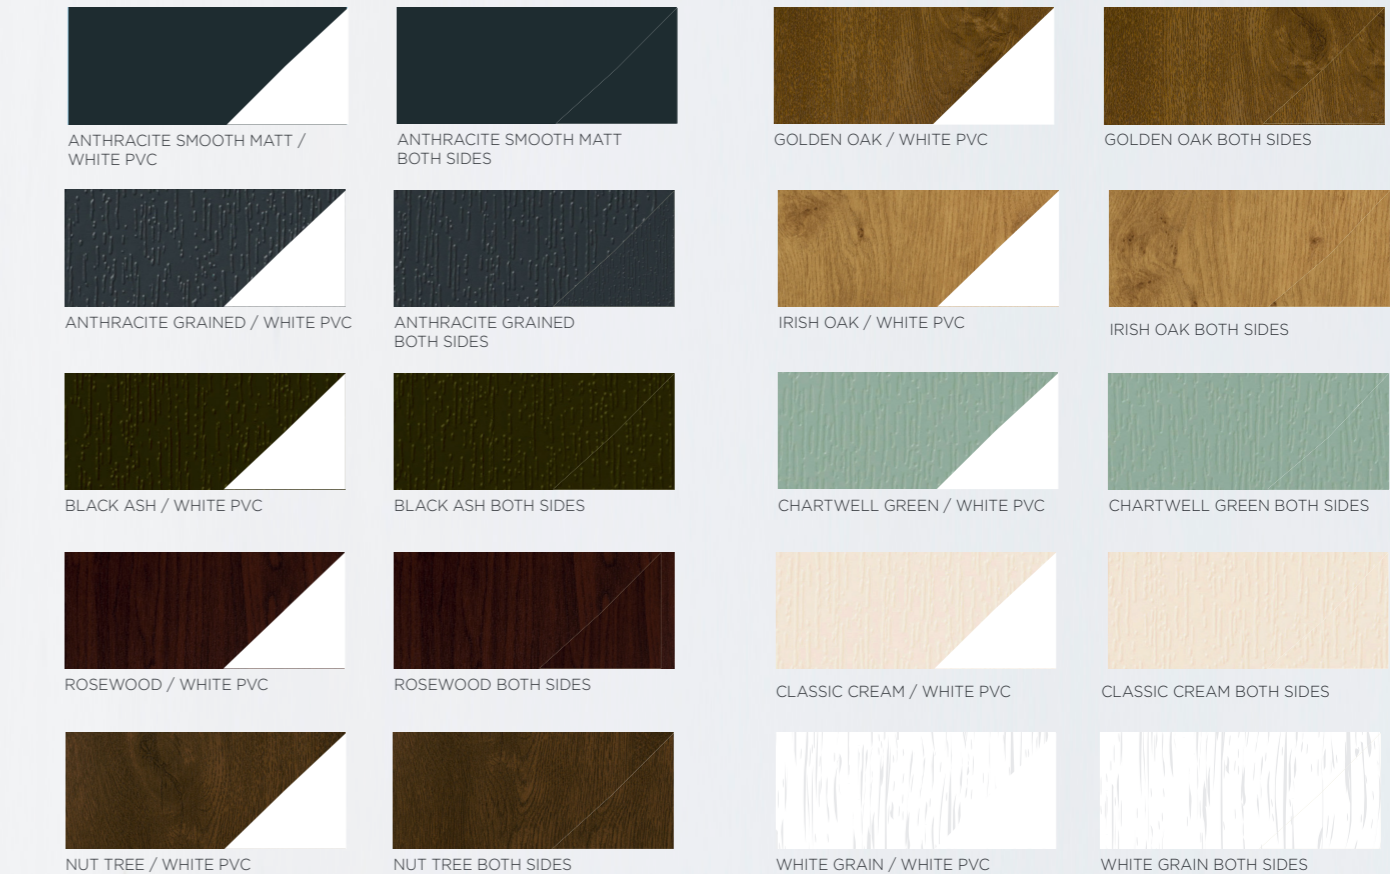

EXPRESS SERVICE

by deceuninck

20 COLOURS ON A 15 WORKING DAY LEAD TIME

CLAYSTONE / WHITE PVC

SAGE SMOOTH MATT / WHITE PVC

PEPPER OAK SUPER MATT / WHITE PVC

GINGER OAK SUPER MATT / WHITE PVC

HONEY OAK SUPER MATT / WHITE PVC

- Not applicable to commercial contracts
- Available on all suites
- *Denotes 2500 series only

Premium Colour Foils

Our colour collection has been specially designed to help you put together the perfect colour palette for your home. Our beautiful range of colours take inspiration directly from nature to harmonise perfectly with your home and its surroundings, ensuring it stays looking good for years to come.

THE
COLOUR
COLLECTION

by deceuninck

deceuninck

30+

COLOURWAYS IN STOCK

AVAILABLE ON YOUR NEXT DELIVERY

Heritage Colour Range

10% Heritage surcharge applies.

20

COLOURWAYS IN STOCK

AVAILABLE ON YOUR NEXT DELIVERY