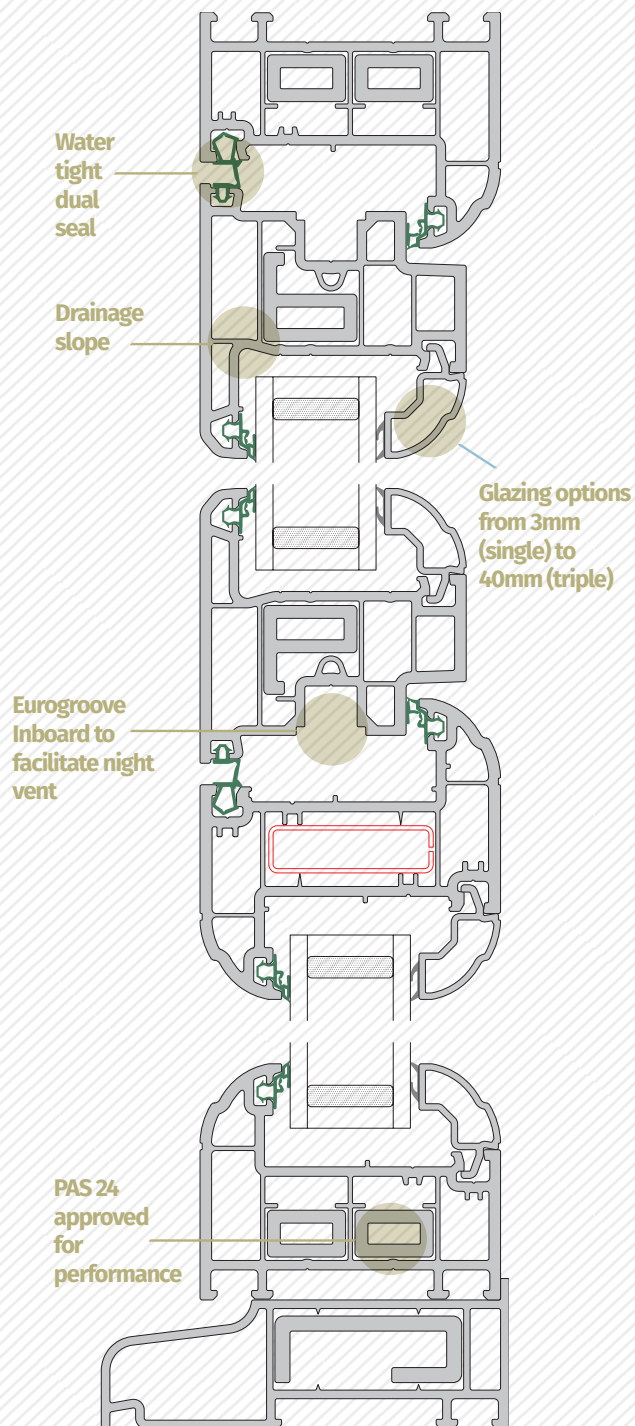

Externally a new dual seal combination maximises water tightness and conceals hardware.

An integral drainage slope encourages water to drain away quickly and easily.

Security

The Deceuninck flush sash had the homeowner in mind during its design, so unlike others there's no compromise when it comes to things like having a night vent locking position. The bespoke locking keep also means full hardware compatibility, giving the window unrivalled security for a product of this type... achieving PAS24 just got a whole lot easier.

Weather test results

		Top Hung Casement	Side Hung Casement	French Casement
	Size Tested	1.2m x 1.2m	0.7m x 1.4m	1.41m x 1.31m
Air Permeability	Class	4	4	3
	Rating	600 Pa	600 Pa	600 Pa
Water tightness	Class	E900	E900	6A
	Rating	900 Pa	900 Pa	250 Pa
Wind Resistance	Class	(TCI) A5 (steel) AE	(TCI) A5 (steel) AE	(TCI) B5
	Rating	(TCI) 1600 Pa (steel) 2400 Pa	(TCI) 1600 Pa (steel) 2400 Pa	(TCI) 2000 Pa